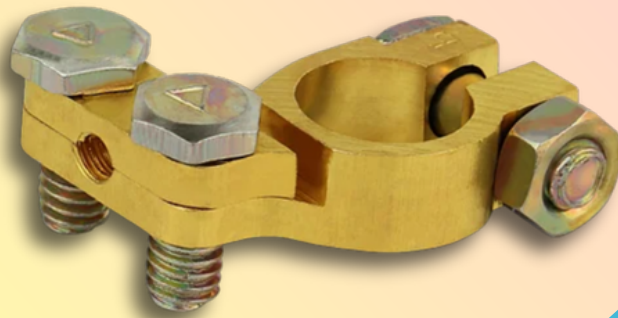

Highest Quality

Extra Durable

Extra Life

WWW.CINIXAUTOPARTS.COM
INFO@CINIXAUTOPARTS.COM

+91 9327885755
+91 9714941212

AJI GIDC-II, PLOT NO. 370-371,
80FT ROAD, RAJKOT-360003

Battery Terminal

Model Range

Machine Made Battery Terminals

Seiver Crimp Type

Solder Type (Machined)

Solder Less (Screw) Type (Machined)

Angle (Bosch) Type

USA Car Type

Post Type (Machined)

Hex Head Bolt Type (Machined)

Cable Lugs (Brass)

Forged Battery Terminals

Angle (Bosch) Type

Side Double Fixing Type

Crimp (Clip) Type

Solder Type

Seiver Crimp Type

Solder Less (Screw) Type